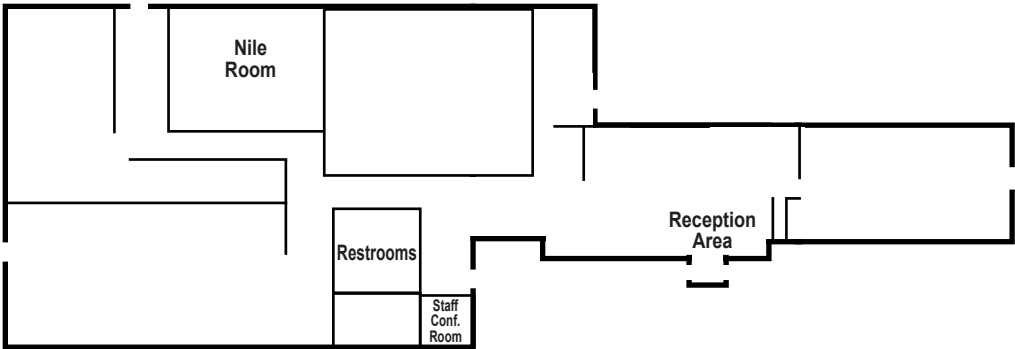

ESD 105 Site Map

A.W. Allen Business Building

- Fiscal Services / Workers Comp
- Technology & Information Services
- Nile Room
- SSOCC (school safety)
- Special Education (itinerant staff)

Fred Greenough Conference Center

- Language Acquisition Center
- Roza Room
- Columbia Room
- Grant Room
- Kittitas Room
- Klickitat Room
- Yakima Room

Maggie Perez Student Success Center

- Superintendent
- Educational Services
- Certification, Clock Hours, Fingerprinting
- Head Start
- Ahtanum and Satus Rooms
- Washington Dept. of Children, Youth, and Families

▲ A.W. Allen Business Building (entry level)

- Top floor: Technology and School Safety

▲ Fred Greenough Conference Center

◀ Maggie Perez Student Success Center (entry level)

- Top floor: Washington Dept. of Children, Youth, & Families (above Ahtanum Room)
- Top floor: Superintendent, Head Start, and Satus Room