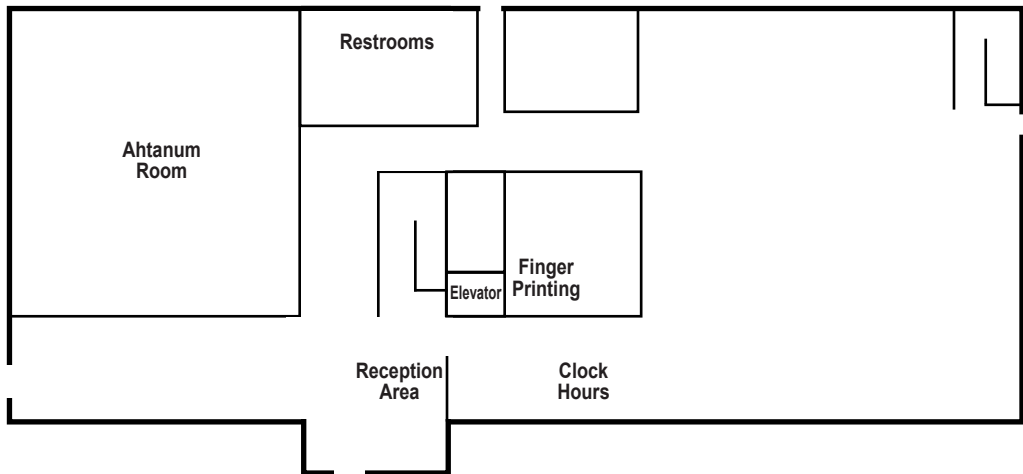

- Language Acquisition Center
- Roza Room
- Columbia Room
- Grant Room
- Kittitas Room
- Klickitat Room
- Yakima Room

Maggie Perez Student Success Center

- Superintendent
- Educational Services
- Certification, Clock Hours, Fingerprinting
- Head Start
- Ahtanum and Satus Rooms
- Washington Dept. of Children, Youth, and Families

▲ A.W. Allen Business Building (entry level)

- Top floor: Technology and School Safety

▲ Fred Greenough Conference Center

◀ Maggie Perez Student Success Center (entry level)

- Top floor: Washington Dept. of Children, Youth, & Families (above Ahtanum Room)
- Top floor: Superintendent, Head Start, and Satus Room