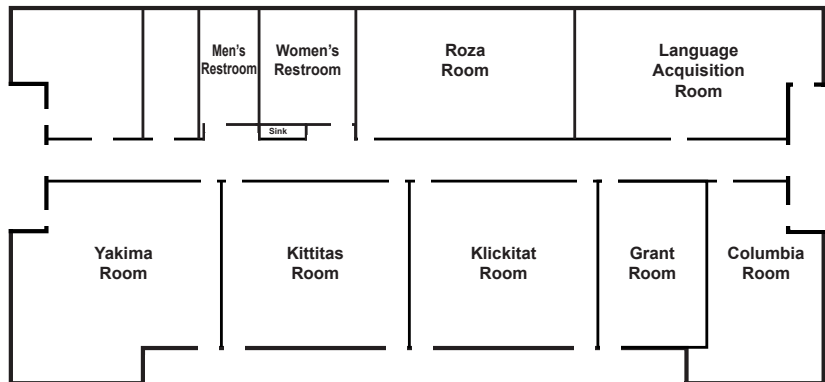

- Language Acquisition Center
- Roza Room
- Columbia Room
- Grant Room
- Kittitas Room
- Klickitat Room
- Yakima Room

Maggie Perez Student Success Center

- Superintendent
- Educational Services
- Certification, Clock Hours, Fingerprinting
- Head Start
- Ahtanum and Satus Rooms
- Washington Dept. of Children, Youth, and Families

▲ A.W. Allen Business Building (entry level)

- Top floor: Technology and School Safety

▲ Fred Greenough Conference Center

◀ Maggie Perez Student Success Center (entry level)

- Top floor: Washington Dept. of Children, Youth, & Families (above Ahtanum Room)
- Top floor: Superintendent, Head Start, and Satus Room