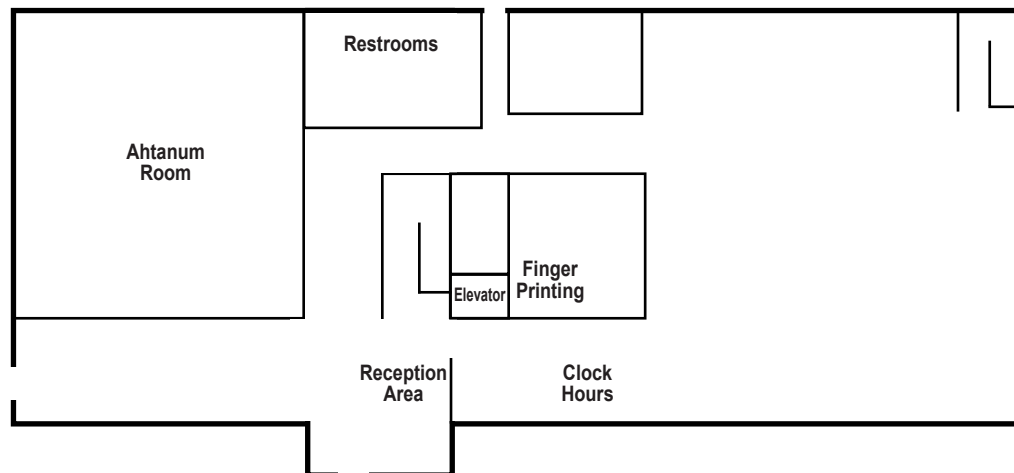

- Language Acquisition Center
- Computer Lab
- Columbia Room
- Grant Room
- Kittitas Room
- Klickitat Room
- Yakima Room

Maggie Perez Student Success Center

- Superintendent
- Educational Services
- Administrative Services
- Certification, Clock Hours, Fingerprinting
- Head Start
- Ahtanum and Satus Rooms
- Washington Dept. of Early Learning

▲ **A.W. Allen Business Building (entry level)**

- Top floor: Technology and School Safety

▲ **Fred Greenough Conference Center**

◀ **Maggie Perez Student Success Center (entry level)**

- Top floor: Washington Dept. of Early Learning (above Ahtanum Room)
- Top floor: Superintendent, Head Start, and Satus Room