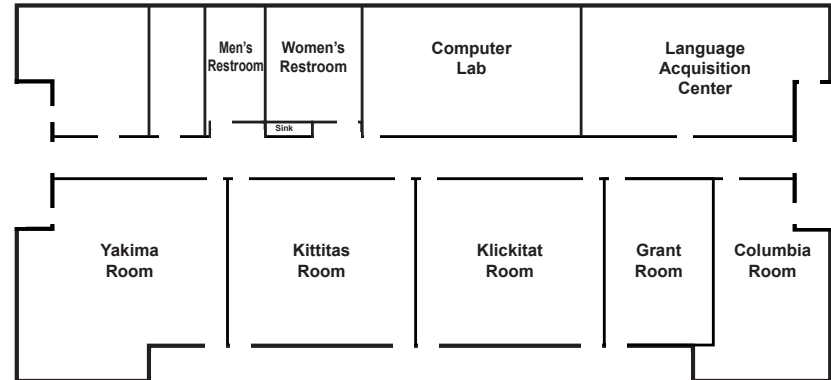

- Language Acquisition Center
- Computer Lab
- Columbia Room
- Grant Room
- Kittitas Room
- Klickitat Room
- Yakima Room

Maggie Perez Student Success Center

- Superintendent
- Educational Services
- Administrative Services
- Certification, Clock Hours, Fingerprinting
- Head Start
- Ahtanum and Satus Rooms
- Washington Dept. of Early Learning

▲ **A.W. Allen Business Building (entry level)**

- Top floor: Technology and School Safety

▲ **Fred Greenough Conference Center**

◀ **Maggie Perez Student Success Center (entry level)**

- Top floor: Washington Dept. of Early Learning (above Ahtanum Room)
- Top floor: Superintendent, Head Start, and Satus Room