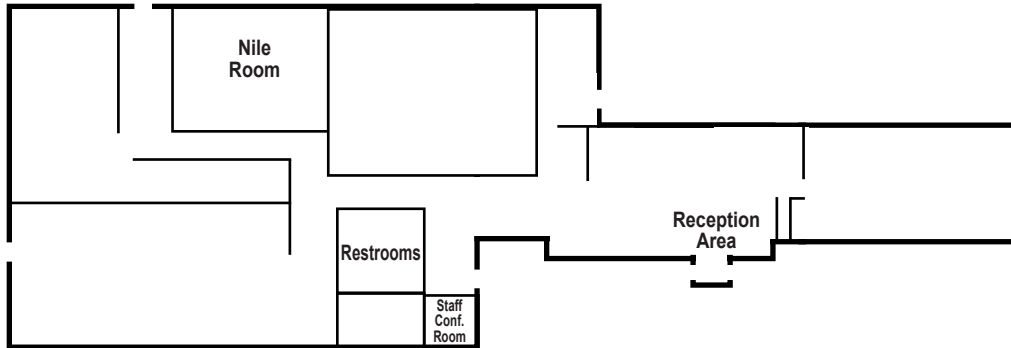

ESD 105 Site Map

A.W. Allen Business Building

- Fiscal Services / Workers Comp
- Technology & Information Services
- Nile Room
- SSOCC (school safety)
- Special Education (itinerant staff)

Fred Greenough Conference Center

- Language Acquisition Center
- Computer Lab
- Columbia Room
- Grant Room
- Kittitas Room
- Klickitat Room
- Yakima Room

Maggie Perez Student Success Center

- Superintendent
- Educational Services
- Administrative Services
- Certification, Clock Hours, Fingerprinting
- Head Start
- Ahtanum and Satus Rooms
- Washington Dept. of Early Learning

▲ **A.W. Allen Business Building (entry level)**

- Top floor: Technology and School Safety

▲ **Fred Greenough Conference Center**

◀ **Maggie Perez Student Success Center (entry level)**

- Top floor: Washington Dept. of Early Learning (above Ahtanum Room)
- Top floor: Superintendent, Head Start, and Satus Room